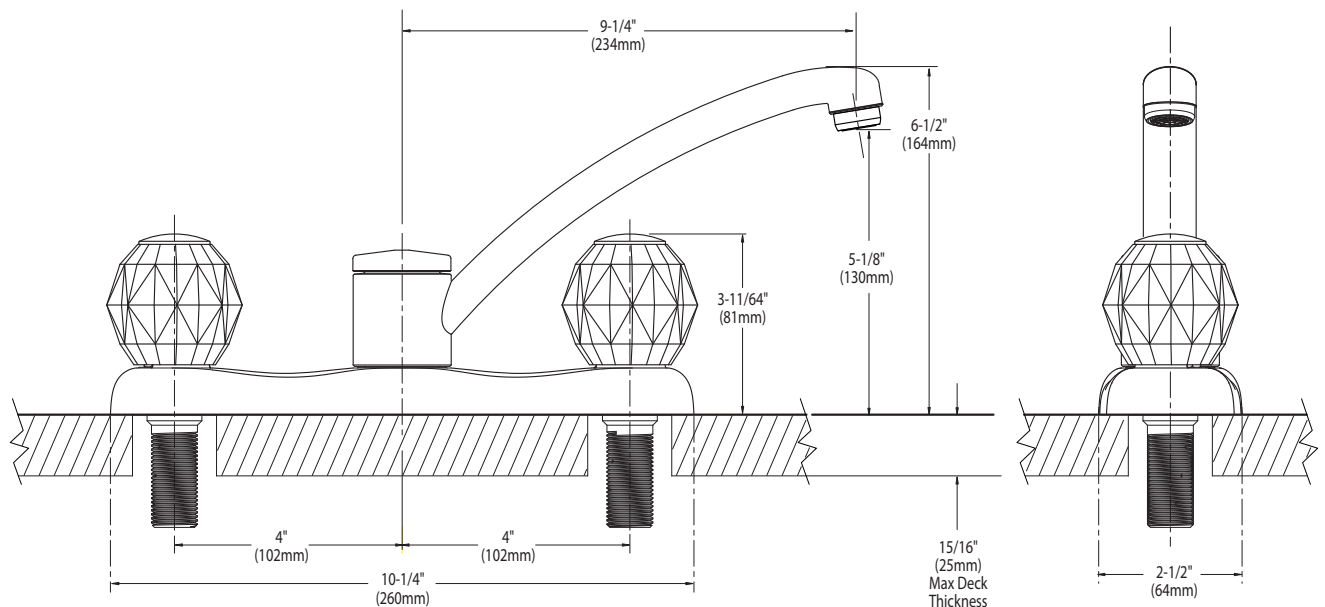

Buy it for looks. Buy it for life.®

Specifications

*There is more than 1 version of this model.
Page down to identify the version you have.*

DESCRIPTION

- Metal construction with chrome plated finish.
- 1/2" IPS connections will accept standard ball nose connection for 3/8" tubing

OPERATION

- Acrylic knob style handles with hot and cold color indicators
- Rotate either handle counterclockwise to open and clockwise to close

FLOW

- Spout flow is limited to 1.5 gpm (5.7 L/min) at 60 psi

Model: 7900
Bulk Model: 67900
(Bulk packed 12 per carton)

NOTE: Designed to be installed through 3 holes - 1" min. dia. and on 4" centers

CRITICAL DIMENSIONS

(DO NOT SCALE)

The use of aerator part 116711 reduces flow to a maximum of 1.5 gpm (5.7L/min.)

Buy it for looks. Buy it for life.®

Specifications

DESCRIPTION

- Chrome plated metal construction
- 1/2" IPS connections will accept standard ball nose connection for 3/8" tubing

OPERATION

- Acrylic knob style handles
- Operate the faucet by rotating either handle in a counterclockwise manner to open, and clockwise to close.