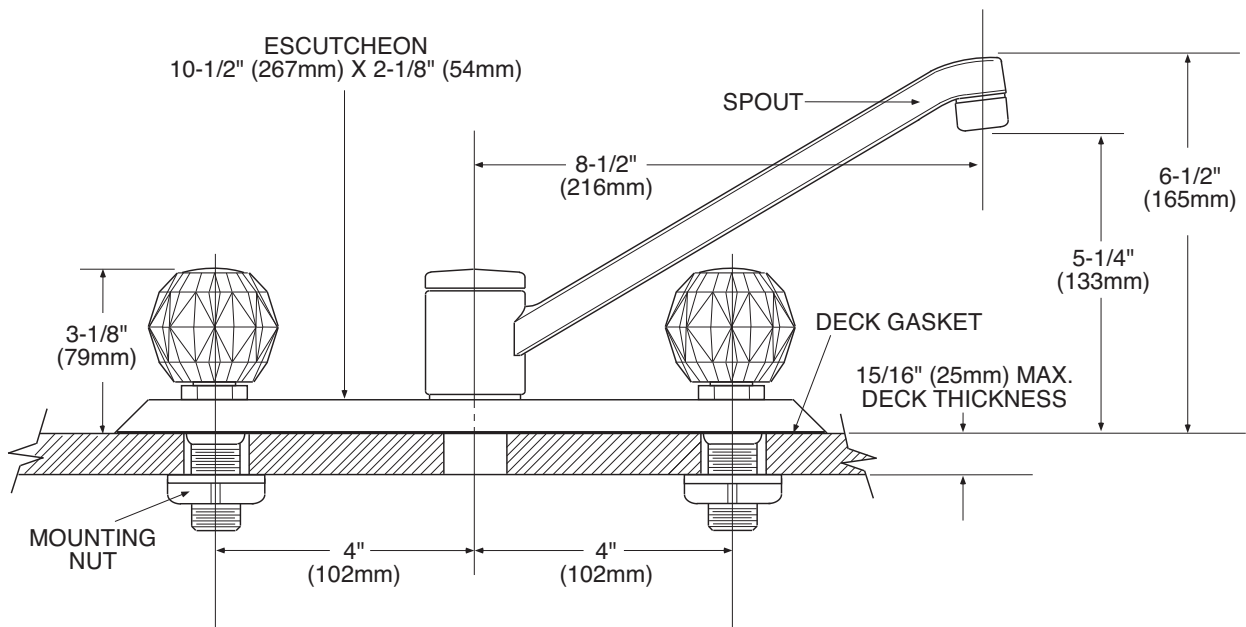

Buy it for looks. Buy it for life.®

Specifications

DESCRIPTION

- Chrome plated metal construction
- 1/2" IPS connections will accept standard ball nose connection for 3/8" tubing

OPERATION

- Acrylic knob style handles
- Operate the faucet by rotating either handle in a counterclockwise manner to open, and clockwise to close.

Model: 7900

Bulk Model: 67900

(Bulk packed 12 per carton)

NOTE: This faucet is designed to be installed through 3 holes 1" Min. Dia.

CRITICAL DIMENSIONS

(DO NOT SCALE)

The use of aerator part 116711 reduces flow to a maximum of 1.5 gpm (5.7L/min.)